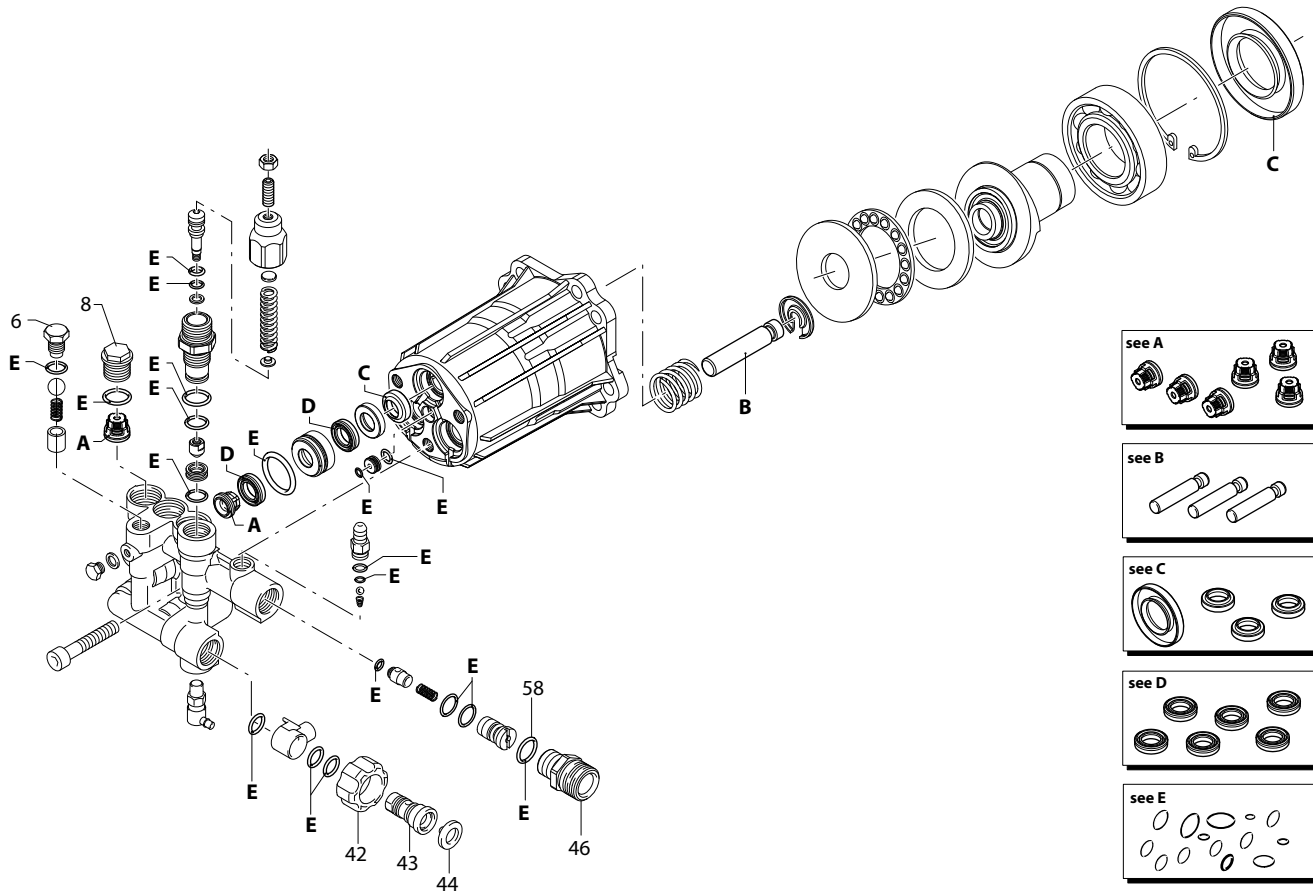

POWER WASHER PUMP, AXIAL-2.5GPM 3400 PSI – REPLACEMENT PARTS

REF. #	Generac Part #	QTY	Description
	0J9375	1	PUMP-RMV 2.5G30 W/ EXTRA PORT
6	0H95650130	1	PLUG
8	0J93750100	3	PLUG
42	0H95650120	1	SUCTION FITTING
43	0J93750101	1	SUCTION FITTING
44	0H95650122	1	FILTER
46	0H95650123	1	OUTLET FITTING
58	0H95650124	4	O-RING

REF. #	Generac Part #	Description
A	0J04790110	KIT - VALVES
B	0J04790111	KIT - PISTONS
C	0J93750102	KIT - OIL SEALS
D	0J04790113	KIT - WATER SEALS
E	0J93750103	KIT - O-RINGS

GENERAC®

Generac Power Systems, Inc.
S45 W29290 Hwy. 59
Waukesha, WI 53189
1-888-GENERAC (1-888-436-3722)